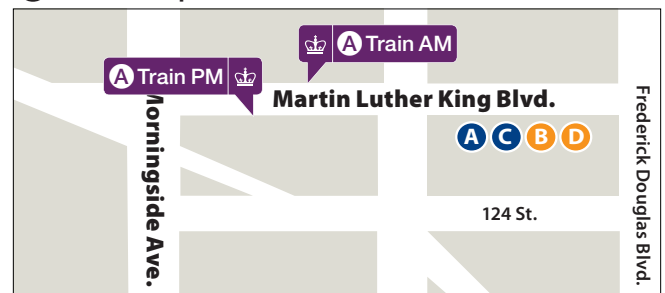

STOP LOCATIONS

- 96: 214 West 96th St. (btwn. Broadway & Amsterdam facing East)
- 116 S: NW corner of 116th St. & Broadway (mid-day only) facing South
- 116 N: NE corner of 116th St. & Broadway facing North
- 120 E: 530 West 120th St. btwn. Broadway & Amsterdam (btwn. Pupin & Schapiro)
- 120 S: NW corner of 120th St. & Broadway facing South
- 120 N: SE corner of 120th St. & Broadway facing North
- Train AM: NW corner of 125th St. & St. Nicholas Ave. facing West
- Train PM: 125th St. btwn. St. Nicholas Ave. & Morningside
- *CUIMC to HH: 3960 Broadway on 166th St. between Broadway & St. Nicholas facing East
- 166 S: SW corner of 166th St. & Broadway facing S (Children's Hospital)
- EC: Employment Center, SE corner of Tiemann Place facing North
- HH (Harlem Hospital): SW corner of Lenox Ave. & 135th St. facing South
- HH (Harlem Hospital) PM: NW corner of 135th St. & Lenox Avenue facing West
- M'ville: 563 West 125th St. facing West

- JLG S: NW corner of 129th St. & Broadway facing South
- JLG N: SE corner of 130th St. & Broadway facing North
- Metro N: NE corner of 125th St. & Madison Ave. facing North
- Nash S: SW corner of 133rd St. & Broadway facing South
- Nash N: SE corner of 133rd St. & Broadway facing North
- S'bucks: 3165 Broadway (SW corner of Broadway & Tiemann Place) facing South
- Stude S: SW corner of 131st St. & Broadway facing South
- Stude N: SE corner of 131st St. & Broadway facing North
- TC 120 N: 525 West 120th St. btwn Broadway & Amsterdam (Teacher's College)
- 157 S: NW corner of 157th St. & Broadway facing South
- 157 N: NE corner of 157th St. & Broadway facing North
- ** Shuttle turns south at 132nd St., does not continue north to CUIMC

KEY	
	Blue Shuttle
	Red Shuttle
	Green Shuttle
	Academy Branded Bus (54 Passenger Capacity)

Morningside & Manhattanville Stops

96th Street Stop

CUIMC Stops

157th Street Stops

Harlem Hospital Stops

A Train Stops

MetroNorth Stop