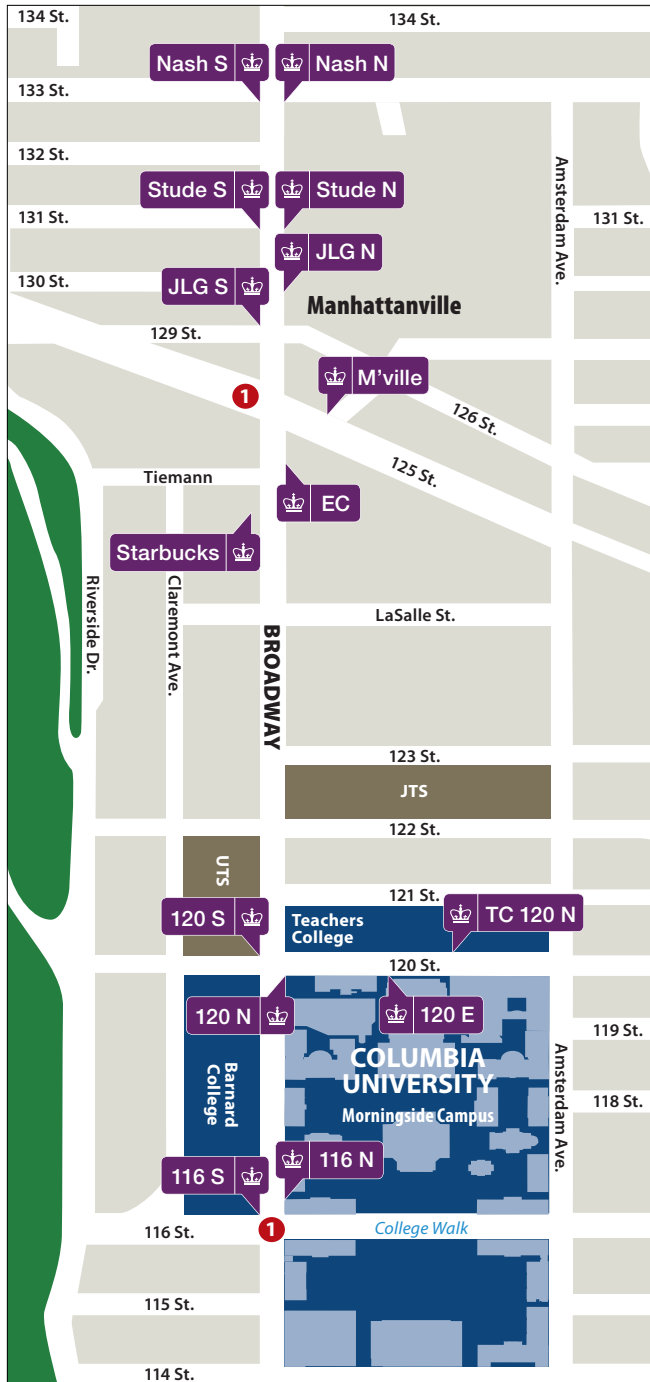

Morningside & Manhattanville Stops