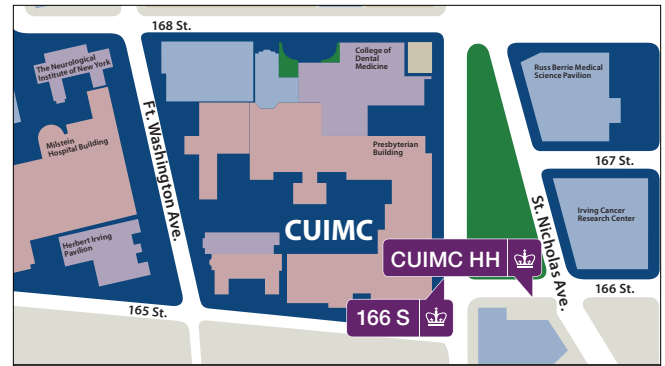

STOP LOCATIONS

- 96: 214 West 96th St. (btwn. Broadway & Amsterdam facing East)
- 116 S: NW corner of 116th St. & Broadway (mid-day only) facing South
- 116 N: NE corner of 116th St. & Broadway facing North
- 120 E: 530 West 120th St. btwn. Broadway & Amsterdam (btwn. Pupin & Schapiro)
- 120 S: NW corner of 120th St. & Broadway facing South
- 120 N: SE corner of 120th St. & Broadway facing North
- Train AM: NW corner of 125th St. & St. Nicholas Ave. facing West
- Train PM: 125th St. btwn. St. Nicholas Ave. & Morningside
- *CUIMC to HH: 3960 Broadway on 166th St. between Broadway & St. Nicholas facing East
- 166 S: SW corner of 166th St. & Broadway facing S (Children's Hospital)
- EC: Employment Center, SE corner of Tiemann Place facing North
- HH (Harlem Hospital): SW corner of Lenox Ave. & 135th St. facing South
- HH (Harlem Hospital) PM: NW corner of 135th St. & Lenox Avenue facing West
- M'ville: 563 West 125th St. facing West

- JLG S: NW corner of 129th St. & Broadway facing South
- JLG N: SE corner of 130th St. & Broadway facing North
- Metro N: NE corner of 125th St. & Madison Ave. facing North
- Nash S: SW corner of 133rd St. & Broadway facing South
- Nash N: SE corner of 133rd St. & Broadway facing North
- S'bucks: 3165 Broadway (SW corner of Broadway & Tiemann Place) facing South
- Stude S: SW corner of 131st St. & Broadway facing South
- Stude N: SE corner of 131st St. & Broadway facing North
- TC 120 N: 525 West 120th St. btwn Broadway & Amsterdam (Teacher's College)
- 157 S: NW corner of 157th St. & Broadway facing South
- 157 N: NE corner of 157th St. & Broadway facing North
- ** Shuttle turns south at 132nd St., does not continue north to CUIMC

KEY	
	Blue Shuttle
	Red Shuttle
	Green Shuttle
	Academy Branded Bus (54 Passenger Capacity)

Morningside & Manhattanville Stops

96th Street Stop

CUIMC Stops

157th Street Stops

Harlem Hospital Stops

A Train Stops

MetroNorth Stop