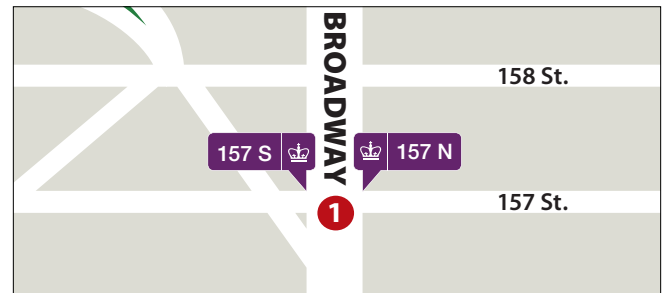

- JLG S: NW corner of 129th St. & Broadway facing South
- JLG N: SE corner of 130th St. & Broadway facing North
- Metro N: NE corner of 125th St. & Madison Ave. facing North
- Nash S: SW corner of 133rd St. & Broadway facing South
- Nash N: SE corner of 133rd St. & Broadway facing North
- S'bucks: 3165 Broadway (SW corner of Broadway & Tiemann Place) facing South
- Stude S: SW corner of 131st St. & Broadway facing South
- Stude N: SE corner of 131st St. & Broadway facing North
- TC 120 N: 525 West 120th St. btwn Broadway & Amsterdam (Teacher's College)
- 157 S: NW corner of 157th St. & Broadway facing South
- 157 N: NE corner of 157th St. & Broadway facing North
- ** Shuttle turns south at 132nd St., does not continue north to CUIMC

KEY	
	Blue Shuttle
	Red Shuttle
	Green Shuttle
	Academy Branded Bus (54 Passenger Capacity)

Morningside & Manhattanville Stops

96th Street Stop

CUIMC Stops

157th Street Stops

Harlem Hospital Stops

A Train Stops

MetroNorth Stop