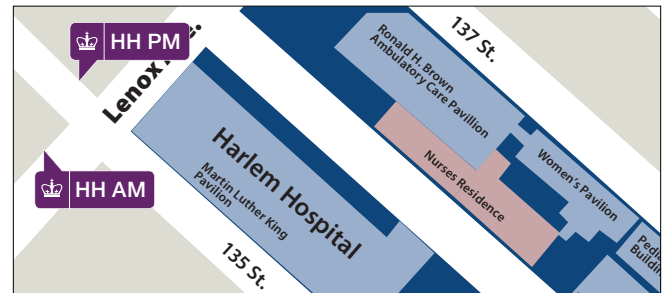

STOP LOCATIONS

- 96: 214 West 96th St. (btwn. Broadway & Amsterdam facing East)
- 116 S: NW corner of 116th St. & Broadway (mid-day only) facing South
- 116 N: NE corner of 116th St. & Broadway facing North
- 120 E: 530 West 120th St. btwn. Broadway & Amsterdam (btwn. Pupin & Schapiro)
- 120 S: NW corner of 120th St. & Broadway facing South
- 120 N: SE corner of 120th St. & Broadway facing North
- Train AM: NW corner of 125th St. & St. Nicholas Ave. facing West
- Train PM: 125th St. btwn. St. Nicholas Ave. & Morningside
- *CUIMC to HH: 3960 Broadway on 166th St. between Broadway & St. Nicholas facing East
- 166 S: SW corner of 166th St. & Broadway facing S (Children's Hospital)
- EC: Employment Center, SE corner of Tiemann Place facing North
- HH (Harlem Hospital): SW corner of Lenox Ave. & 135th St. facing South
- HH (Harlem Hospital) PM: NW corner of 135th St. & Lenox Avenue facing West
- M'ville: 563 West 125th St. facing West

KEY	
	Blue Shuttle
	Red Shuttle
	Green Shuttle
	Academy Branded Bus (54 Passenger Capacity)

Morningside & Manhattanville Stops

96th Street Stop

CUIMC Stops

157th Street Stops

Harlem Hospital Stops

A Train Stops